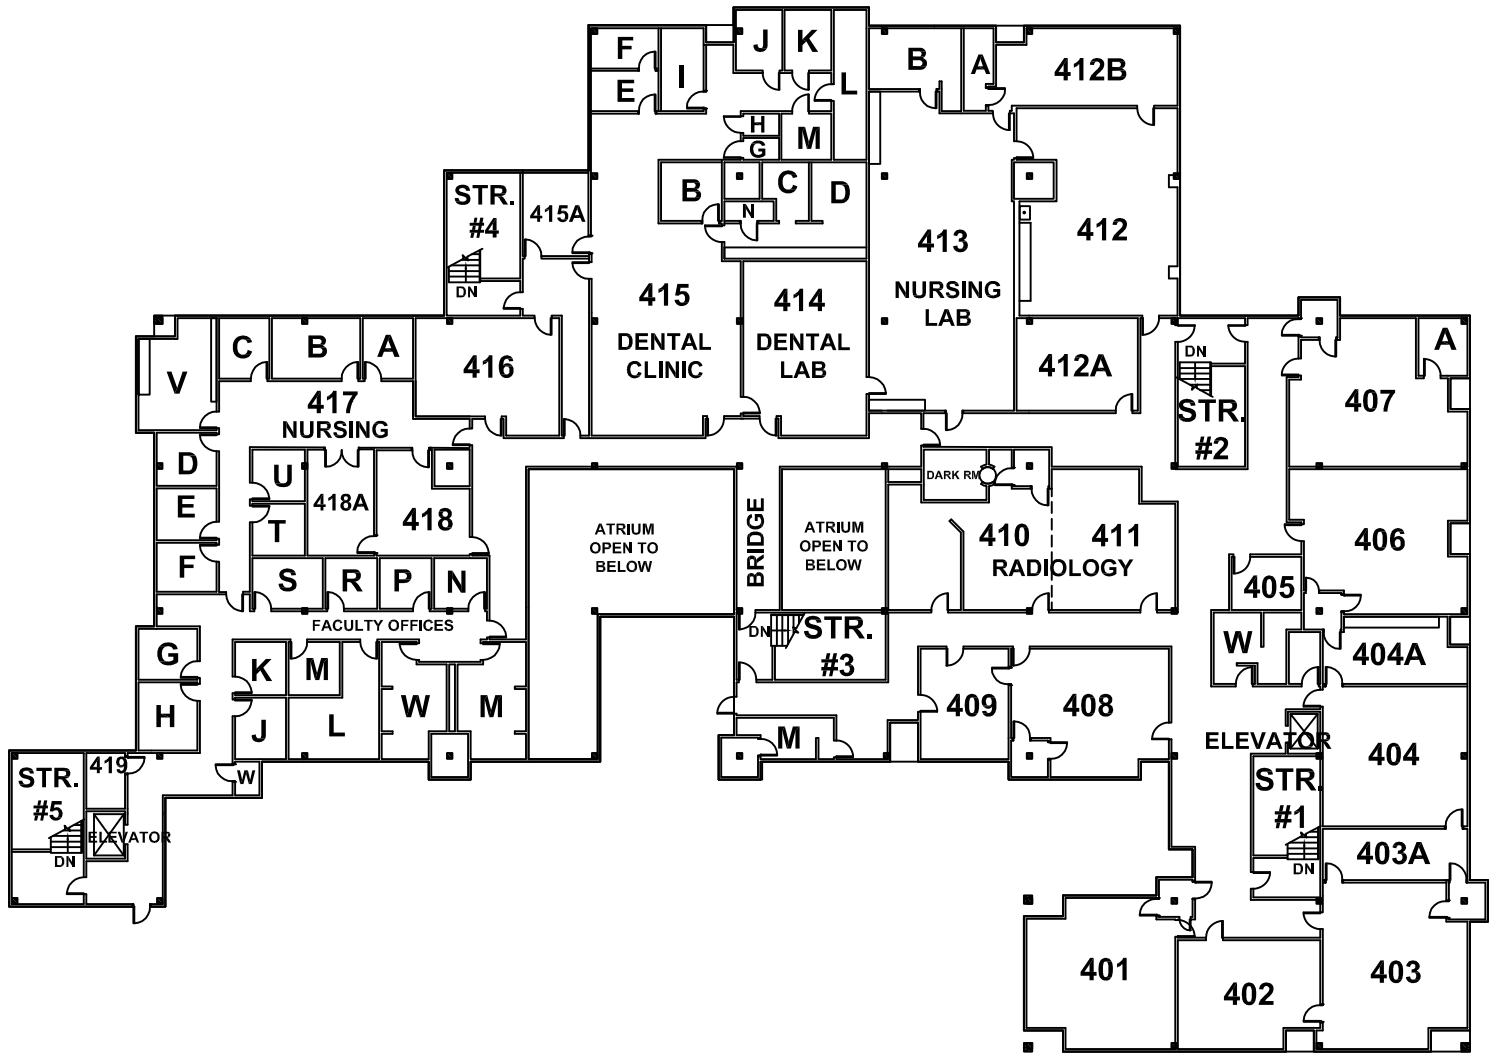

TRUCKEE MEADOWS COMMUNITY COLLEGE

Dandini Campus

RED MOUNTAIN BUILDING FOURTH FLOOR