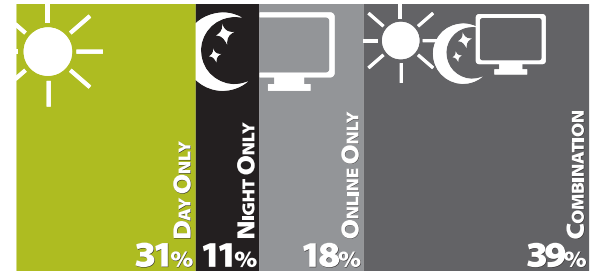

WHEN ARE STUDENTS ATTENDING CLASSES?

HIGHLIGHTS

- » State supported FTE decreased by 2% and headcount decreased by 1% compared to Fall 13 end of term.
- » The number of students exclusively enrolled in distance education courses increased 8% since Fall 2013.
- » 37% of TMCC students are minorities, up from 36% in Fall 2013.
- » 19% of students are enrolled in 1 or more developmental course, down from 21% in Fall 2013.
- » The degree-seeking population continues to decrease, down by 4% from Fall 2013. The number of students with a goal of earning a degree at TMCC has declined 13% since Fall 2012.

Truckee Meadows Community College

Office of Institutional Research, Analysis and Effectiveness

7000 Dandini Boulevard, RDMT 200

Reno, Nevada 89512 775-673-8240

www.tmcc.edu/ir/ TMCC is an EEO/AA institution.