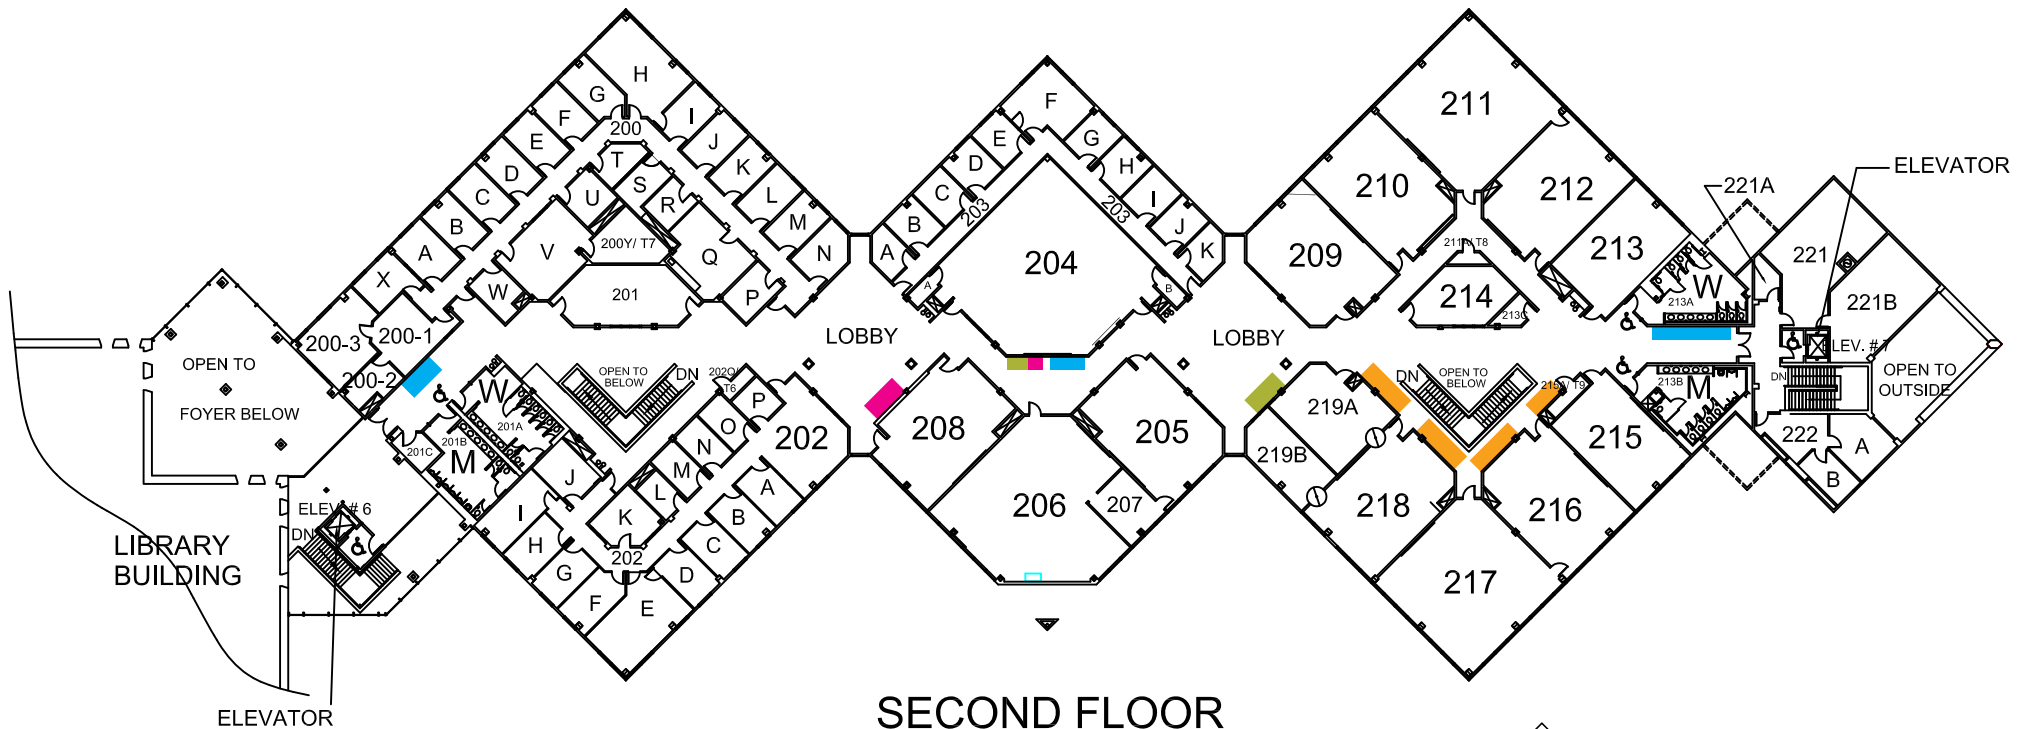

TRUCKEE MEADOWS COMMUNITY COLLEGE Sierra Building

FIRST FLOOR

KEY	
■	TMCC Related use ONLY
■	Non-TMCC Related use ONLY
■	SGA/RSO Posting
■	Department Specific (DO NOT USE)

Whole Building	
■ TMCC Related	■ Non-TMCC Related
5 boards	5 boards

TRUCKEE MEADOWS COMMUNITY COLLEGE

Sierra Building

SECOND FLOOR

KEY

- TMCC Related use **ONLY**
- Non-TMCC Related use **ONLY**
- SGA/RSO Posting
- Department Specific
(DO NOT USE)

Whole Building

TMCC Related	Non-TMCC Related
5 boards	5 boards