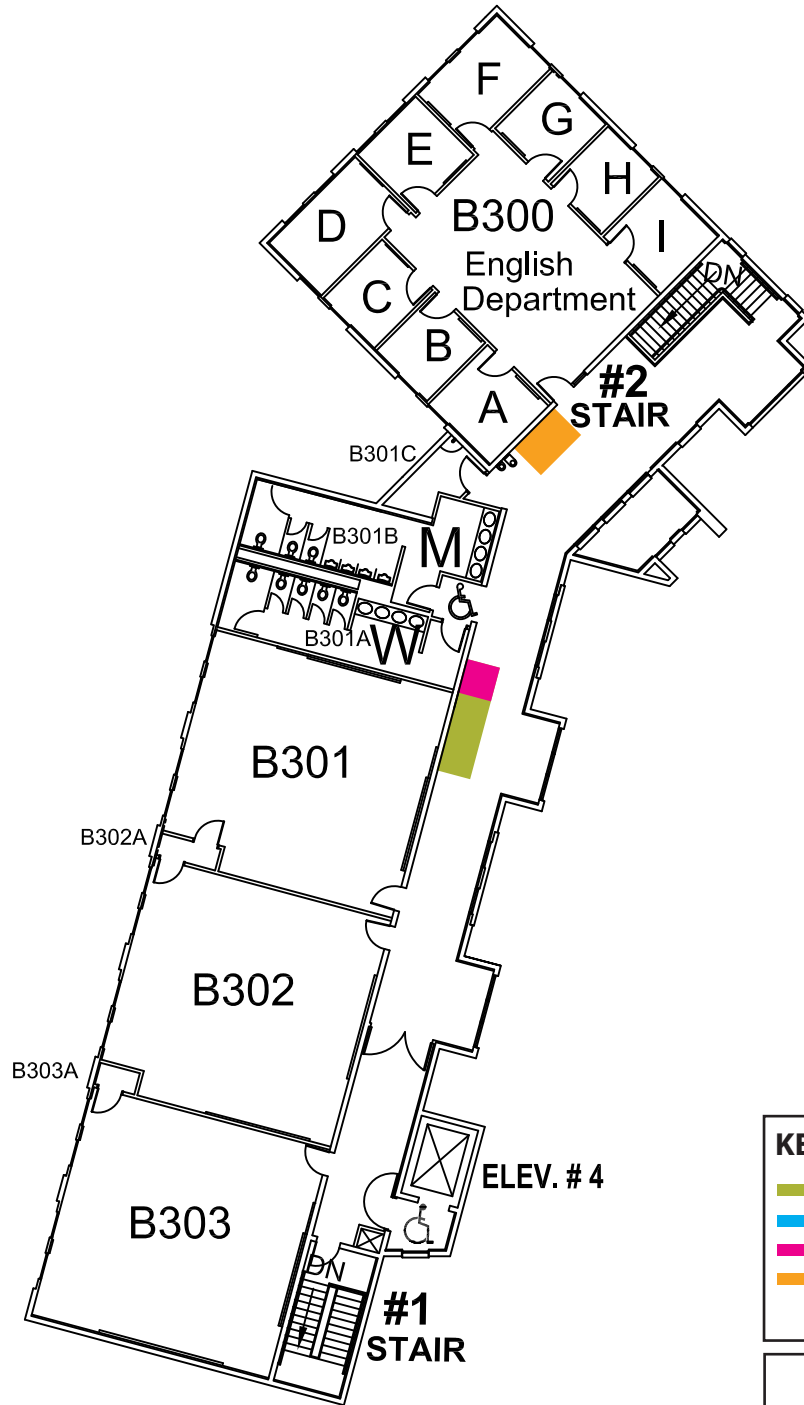

TRUCKEE MEADOWS COMMUNITY COLLEGE Vista Building

FIRST FLOOR

KEY	
■	TMCC Related use ONLY
■	Non-TMCC Related use ONLY
■	SGA/RSO Posting
■	Department Specific (DO NOT USE)

Whole Building	
■ TMCC Related	■ Non-TMCC Related
4 boards	4 boards

TRUCKEE MEADOWS COMMUNITY COLLEGE

Vista Building

SECOND FLOOR

KEY	
■	TMCC Related use ONLY
■	Non-TMCC Related use ONLY
■	SGA/RSO Posting
■	Department Specific (DO NOT USE)

Whole Building	
■ TMCC Related	■ Non-TMCC Related
4 boards	4 boards

TRUCKEE MEADOWS COMMUNITY COLLEGE VISTA BUILDING

KEY	
■	TMCC Related use ONLY
■	Non-TMCC Related use ONLY
■	SGA/RSO Posting
■	Department Specific (DO NOT USE)

Whole Building	
■ TMCC Related	■ Non-TMCC Related
4 boards	4 boards

THIRD FLOOR