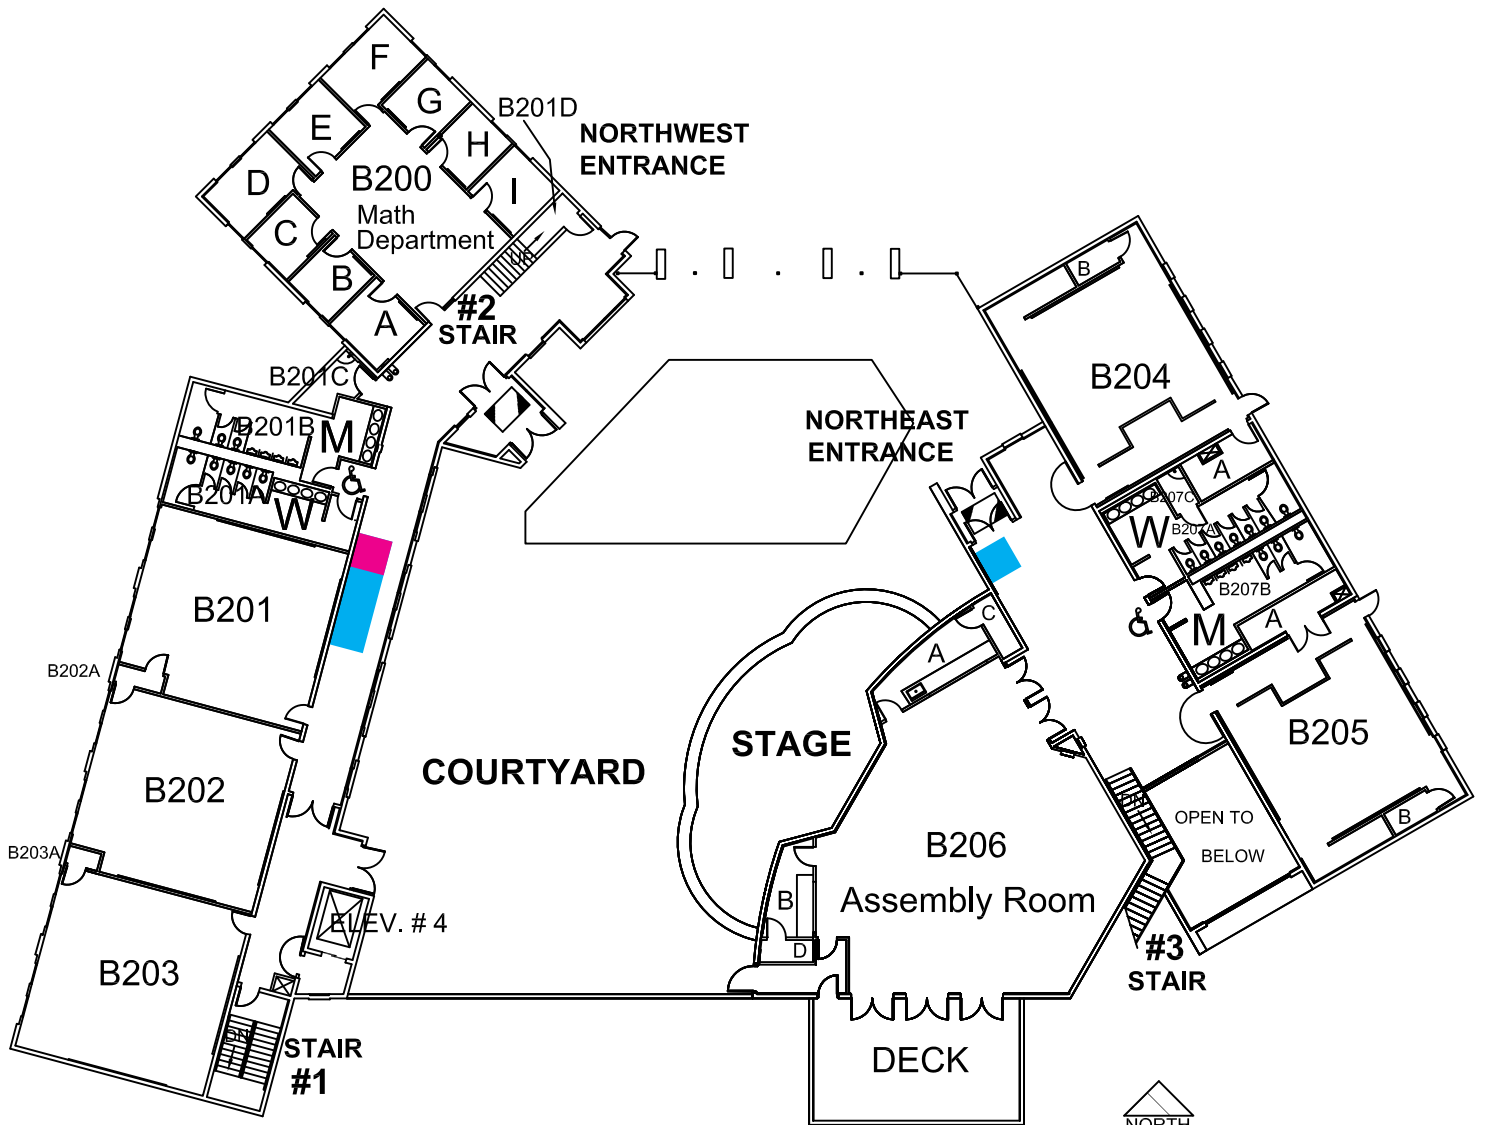

TRUCKEE MEADOWS COMMUNITY COLLEGE Vista Building

FIRST FLOOR

KEY	
■	TMCC Related use ONLY
■	Non-TMCC Related use ONLY
■	SGA/RSO Posting
■	Department Specific (DO NOT USE)

Whole Building	
■ TMCC Related	■ Non-TMCC Related
4 boards	4 boards

TRUCKEE MEADOWS COMMUNITY COLLEGE

Vista Building

SECOND FLOOR

KEY	
■	TMCC Related use ONLY
■	Non-TMCC Related use ONLY
■	SGA/RSO Posting
■	Department Specific (DO NOT USE)

Whole Building	
■ TMCC Related	■ Non-TMCC Related
4 boards	4 boards

TRUCKEE MEADOWS COMMUNITY COLLEGE VISTA BUILDING

KEY	
■	TMCC Related use ONLY
■	Non-TMCC Related use ONLY
■	SGA/RSO Posting
■	Department Specific (DO NOT USE)

Whole Building	
■ TMCC Related	■ Non-TMCC Related
4 boards	4 boards

THIRD FLOOR