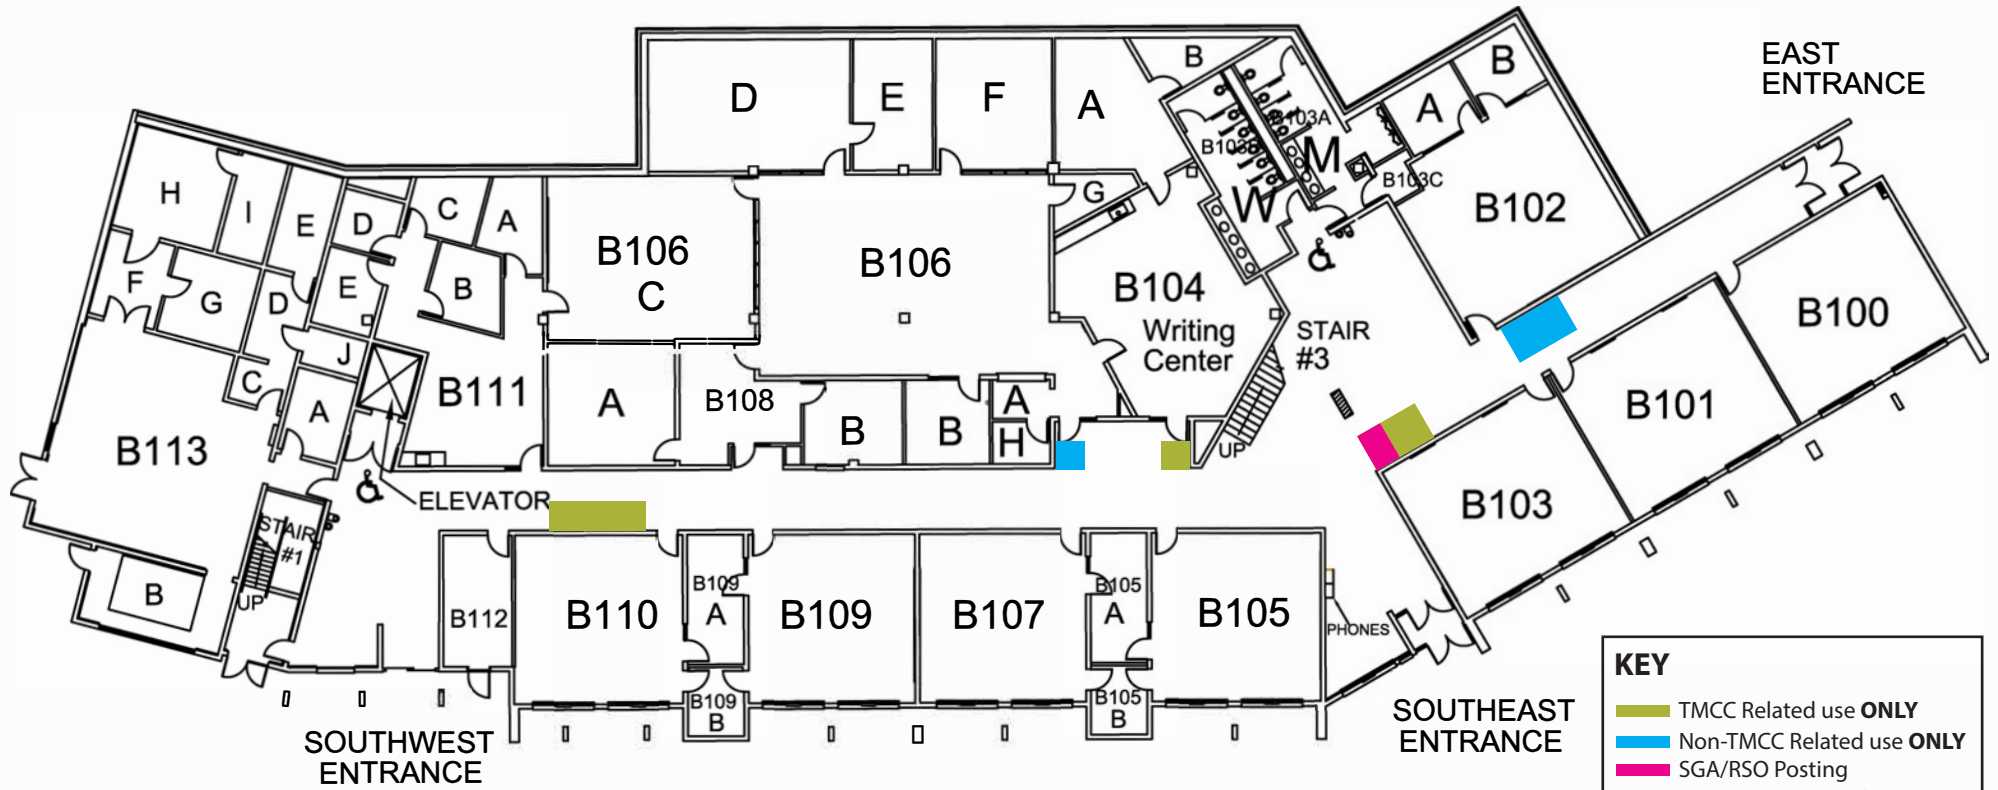

TRUCKEE MEADOWS COMMUNITY COLLEGE Vista Building

FIRST FLOOR

KEY	
■	TMCC Related use ONLY
■	Non-TMCC Related use ONLY
■	SGA/RSO Posting
■	Department Specific (DO NOT USE)

Whole Building	
■ TMCC Related	■ Non-TMCC Related
4 boards	4 boards

TRUCKEE MEADOWS COMMUNITY COLLEGE

Vista Building

SECOND FLOOR

KEY	
■	TMCC Related use ONLY
■	Non-TMCC Related use ONLY
■	SGA/RSO Posting
■	Department Specific (DO NOT USE)

Whole Building	
■ TMCC Related	■ Non-TMCC Related
4 boards	4 boards

TRUCKEE MEADOWS COMMUNITY COLLEGE VISTA BUILDING

KEY	
■	TMCC Related use ONLY
■	Non-TMCC Related use ONLY
■	SGA/RSO Posting
■	Department Specific (DO NOT USE)

Whole Building	
■ TMCC Related	■ Non-TMCC Related
4 boards	4 boards

THIRD FLOOR