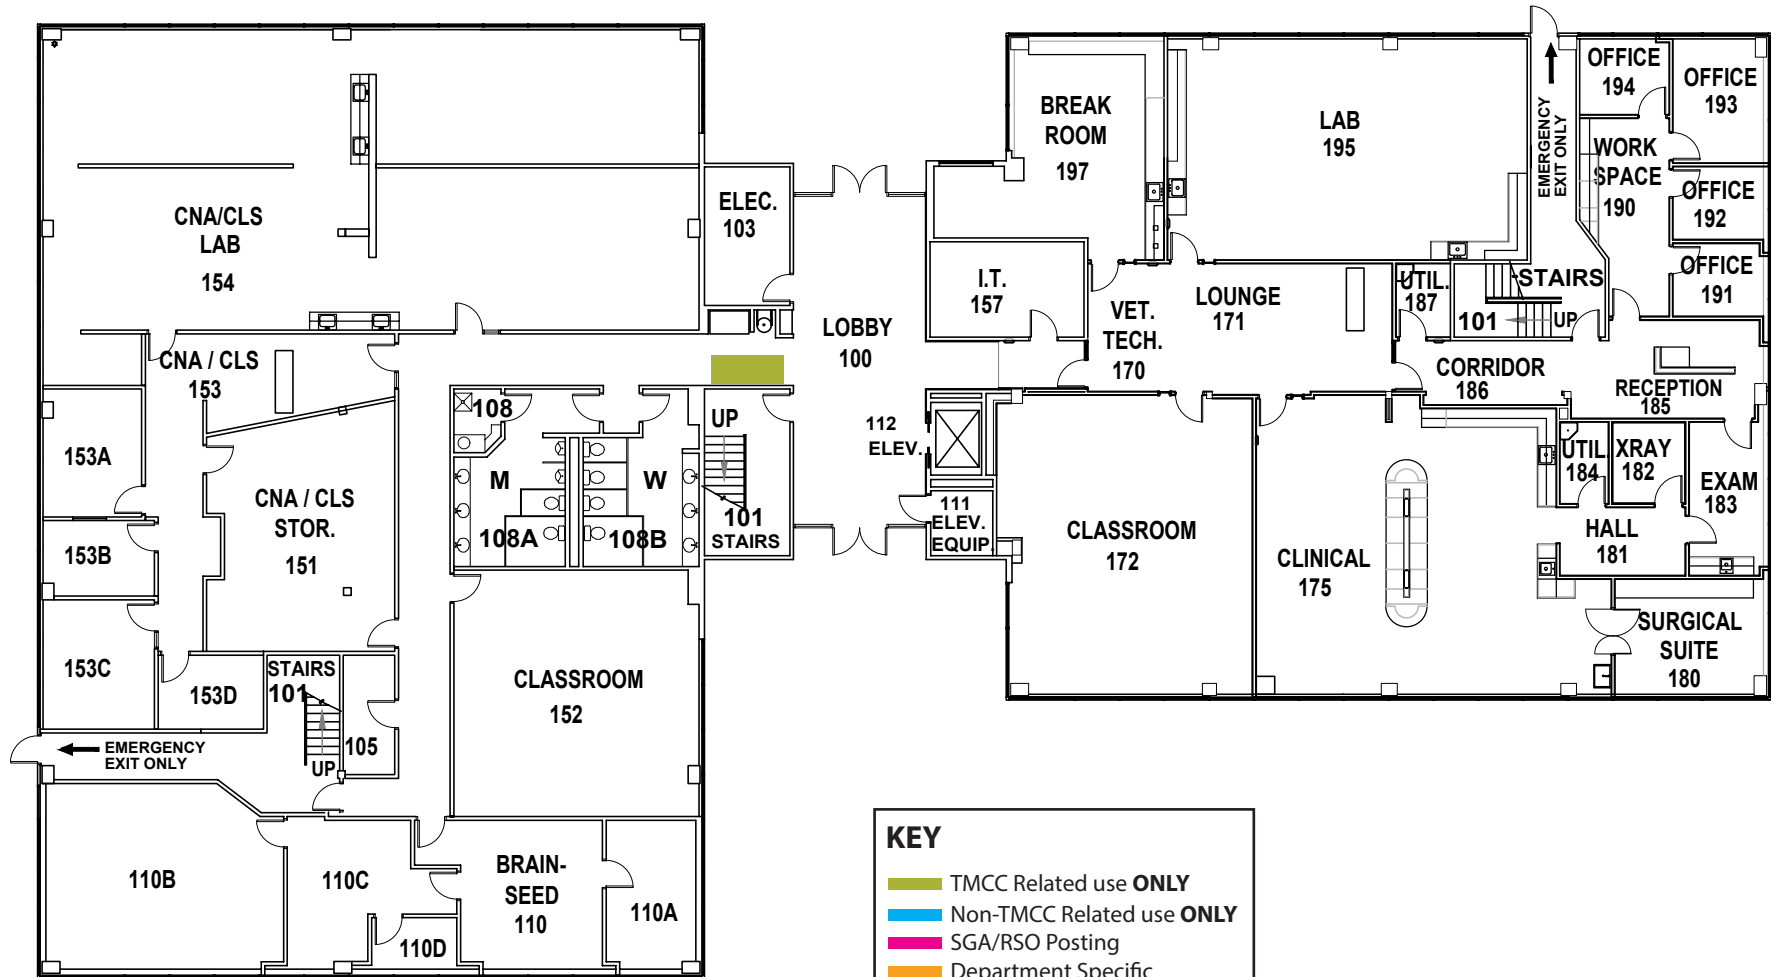

TRUCKEE MEADOWS COMMUNITY COLLEGE
 MEADOWOOD CENTER
 NORTH BUILDING - 5250 NEIL ROAD
 FIRST FLOOR

KEY

- TMCC Related use **ONLY**
- Non-TMCC Related use **ONLY**
- SGA/RSO Posting
- Department Specific
(DO NOT USE)