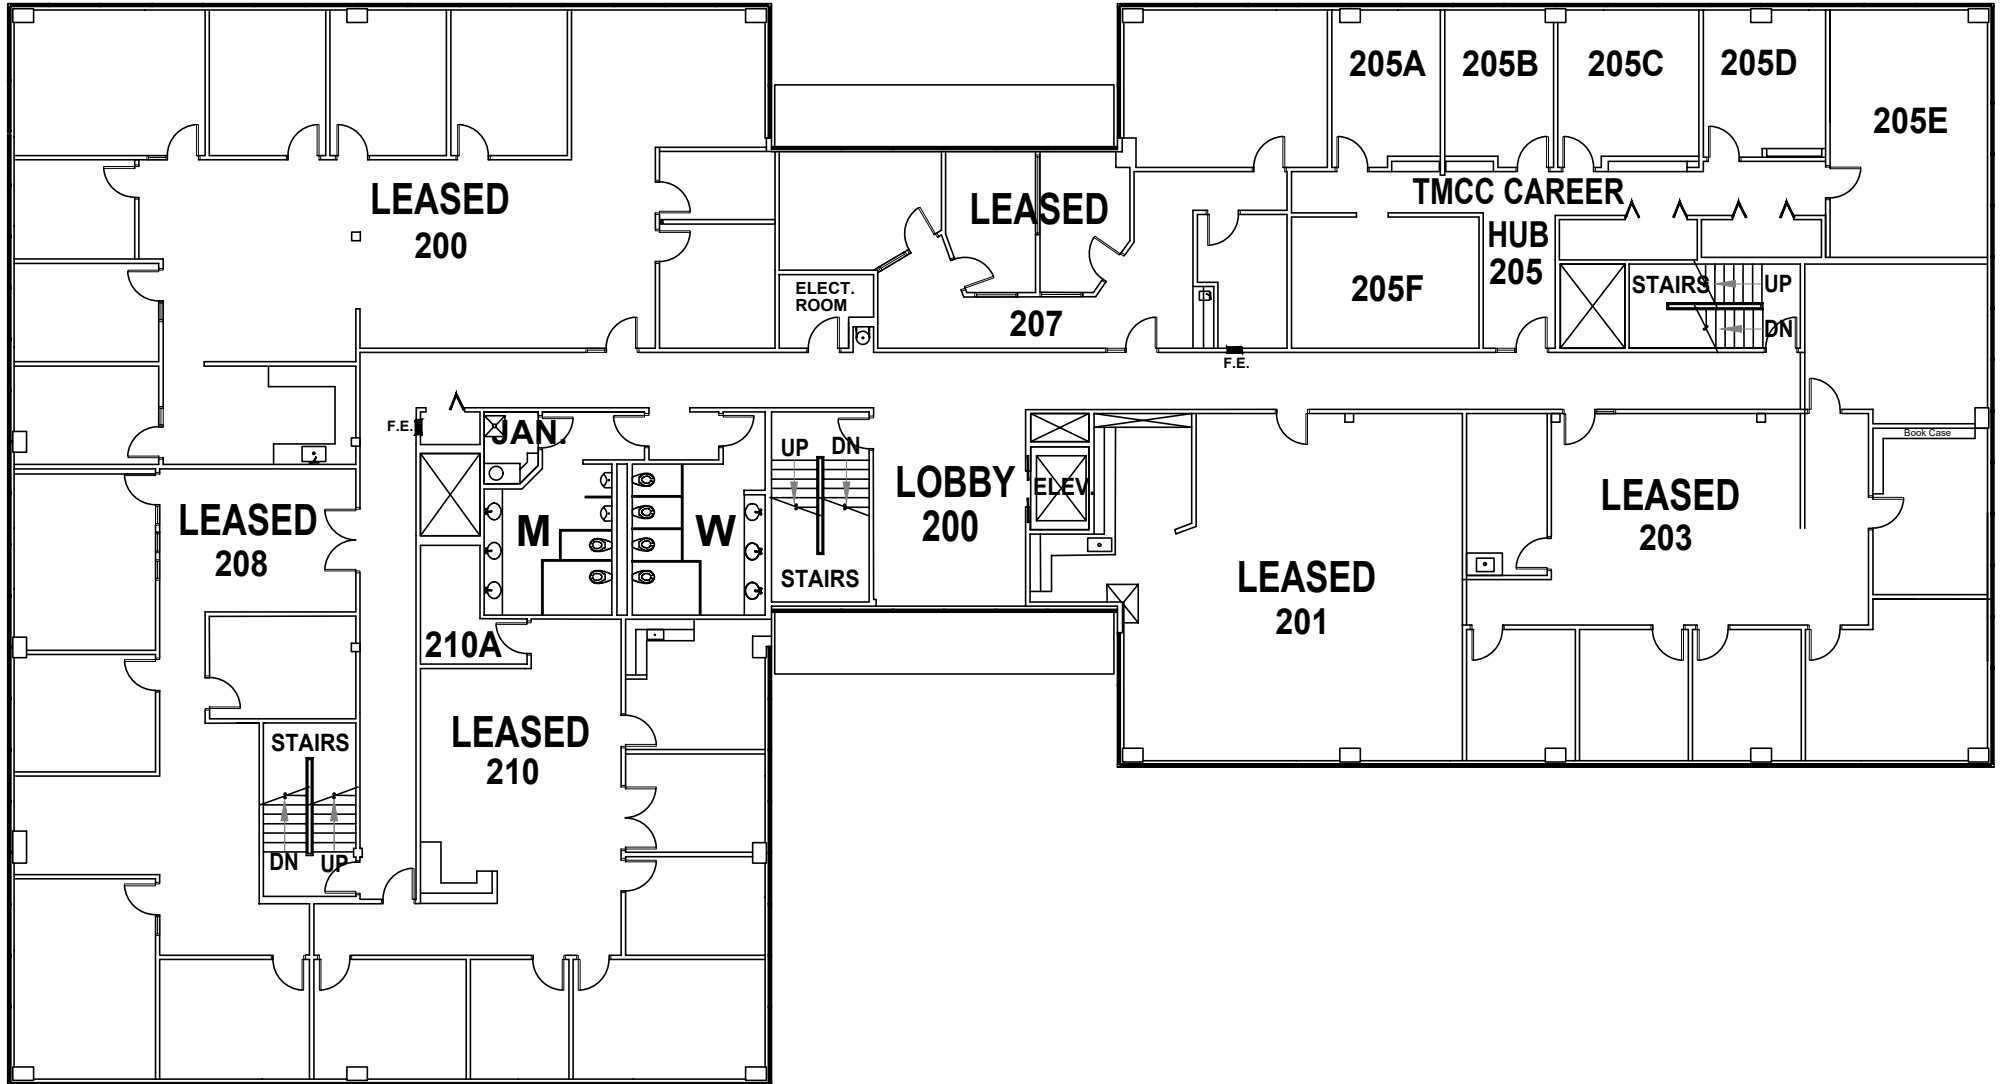

TRUCKEE MEADOWS COMMUNITY COLLEGE

MEADOWOOD CENTER
NORTH BUILDING - 5250 NEIL ROAD
SECOND FLOOR